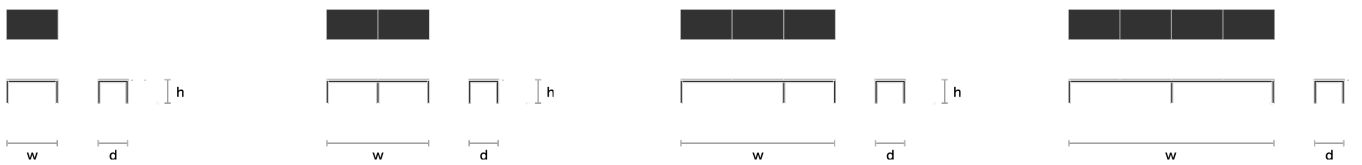

Era - Style 2
ER2

Under Desk Pedestal
PDS

Single Monitor Arm
SMA

Dual Monitor Arm
DMA

Finishes

Table top options

- **LPL 1:** White
- **LPL 4:** Black, Fog Grey, Hardrock Maple
- **LPL 5:** Arctic Groovz, Cotton White, Pelee Island Pear, Rogue Valley Pear, Willow, Charcoal, Storm, Talas Cherry
- **LPL 6:** Ashen, Celadon, Duke, Linear Ash, Mist, Mysterious, Noce Vettore, Roja, Sienna, Verde, Adobe, Enigma, Karuna Ash, Quarry
- **LPL 7:** Alabaster, Ginger
- **HPL 1:** Frosty White, Black, Natural Maple
- **HPL 2:** Brite White, Designer White, Dove Gray, Citadel, Pewter, Graphite, Navy Blue, Blueberry Taffy, Matrix Blue, Winter Sky, Cassis, Amarena, Spectrum Red, Clementine, Chrome Yellow, Fossil, Spectrum Green, Finnish Oak, Danish Maple, Oiled Walnut, Earthenware, Oyster Gray, Pumice, Carbon Mesh
- **MFC 3:** Otter, New Burgundy, Just Rose, Fawn Cypress, Millennium Oak, Neowalnut, Walnut Heights, Blackened Legno, Field Elm, White Ash, Blush, Green Slate

Leg finishes

- **Group 1:** Black, White, Silver
- **Group 2:** Any RAL colour

Dimensions

Mono - Single, 1-position

Position Size	Overall Width x Depth
48" x 27"	48" x 27"
54" x 27"	54" x 27"
60" x 27"	60" x 27"
72" x 27"	72" x 27"
48" x 30"	48" x 30"
54" x 30"	54" x 30"
60" x 30"	60" x 30"
72" x 30"	72" x 30"